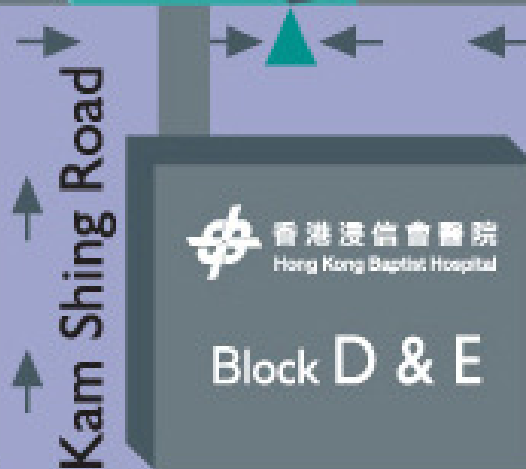

Main Entrance

Waterloo Road

香港浸信會醫院  
Hong Kong Baptist Hospital

Block A, B & C

**Nuclear Medicine  
Centre Entrance**

Kam Shing Road

香港浸信會醫院  
Hong Kong Baptist Hospital

Block D & E

Junction Road